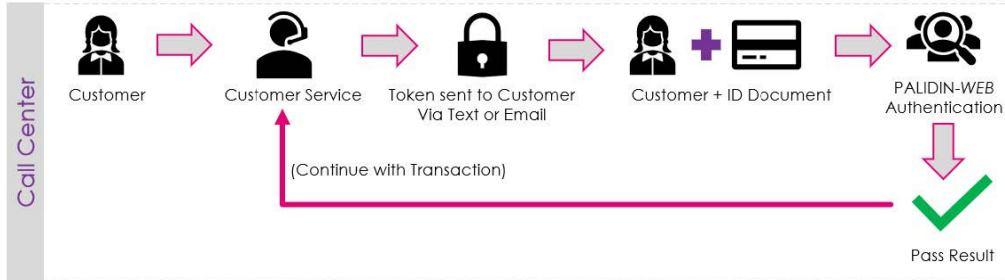

PALIDIN WebID

ID Document Authentication & Facial Match

The invitation you send using PALIDIN WebID has a unique token and customers using their mobile web browser (smartphones & tablets) and camera, can capture images of both front and back of the ID document as well as a selfie picture.

- ✓ The document authentication engine performs forensic-level tests to ensure the authenticity of the ID and cross-checks the personal data stored in the barcode against the printed information on the front.
- ✓ Liveness Test: Our facial recognition algorithm links a person to their ID by making sure that your remote customer matches the image printed on the ID and the data being submitted for authentication. This "liveness test" ensures a real person is taking the selfie and can detect whether flat photos, masks, or video images were being fraudulently used during the authentication process.

Mobile/Web Document Authentication Transaction Details

Authentication Results for John Smith

Requested By	me@email.com	Authentication Result	Passed
From Location	Store A	Face-Match Result	Match 100/100
Date Sent	2/22/2022	Liveness Result	
Guest Name	John Smith	Name as shown on ID	John Smith
Email Address	me@email.com	Document Type	California (CA) Drivers License
Cell Phone Number	123-456-7890	Processed Date	2/22/2022
Additional Message	This is a sample message	Issuing State	California
		Issuing Date / Expire Date	5/5/2021 | 5/5/2025
		Transaction Report	click here to download report.pdf

After customer ID is shown to be real or fake, PALIDIN Enterprise provides secure cloud storage for future reference and insightful analytics. PALIDIN Enterprise provides quick retrieval of ID data and images for your security team or authorities. Aggregated scans can reveal fraud activity and trends across your business by location & date.